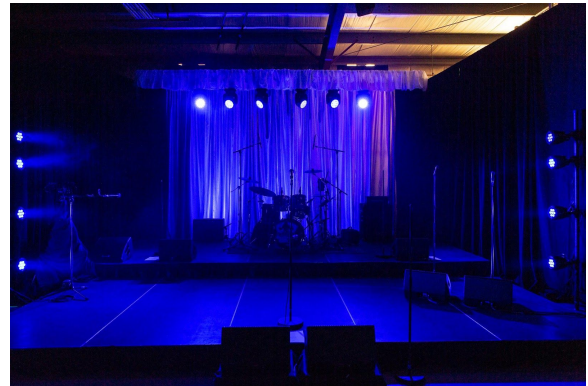

PSI CREATIVE SPACE

(January 2021)

Crew

2 x Camera Operators
1 x Monitor Engineer
1 x Broadcast Mixer
1 x Lighting Technician
1 x Video Technician

Audio

PA - 2 x Meyer UPM-1P & 1 x LFC-750
Sidefills - 2 x Meyer UPJ
Monitors - 6 x d&b M4
Monitor Console - Digico SD9
Broadcast Mix Console - Digico S31 (with Waves Server)
6 Channels of Wireless Com
6 x Shure PSM1000 IEM
6 x Shure ULXD Wireless
**Headset & Lav Mics Available on request*

Stage

16' x 20' KAD Fabrications Stage Decks

Lighting

6 x Rogue R2 Washes
6 x Elation Sixbar
6 x Colorado Par
1 x Chauvet Pro Amhaze-Whisper Hazer
1 x Grand MAII Control

Video

2 x Sony 1080p Broadcast Cameras
1 x Roland V-800HD Video Switcher
1 x Roland V-40HD Video Switcher
1 x 55" Monitor (for comments interaction)
1 x 40" Comfort Monitor
2 x MacBook Pro (Playback Pro)

Amenities

Full Modern Kitchen
Boardroom with Meeting Space for up to 8 people or use as dressing room
4 x Washrooms
Ample Free Parking (*incl. Bus or truck parking - shore power available*)

Production Service Industries